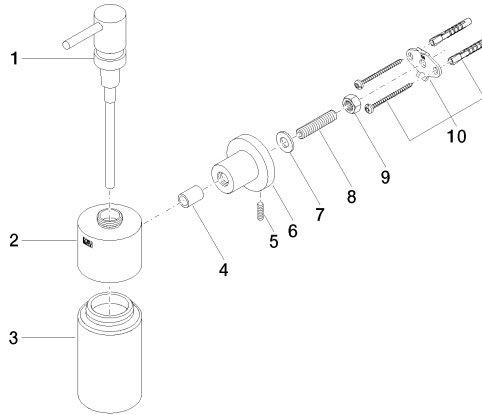

83 435 892

- bottle made of crystal glass, matt
- width 60mm
- height 200 mm
- rosette Ø 55 mm
- 250 ml bottle
- 144mm projection

	Brushed Platinum	83 435 892-06
	Chrome	83 435 892-00
	Platinum	83 435 892-08
	Dark Chrome	83 435 892-19
	Brushed Durabronze (23kt Gold)	83 435 892-28
	Matte Black	83 435 892-33
	Brushed Champagne (22kt Gold)	83 435 892-46
	Champagne (22kt Gold)	83 435 892-47
	Brushed Chrome	83 435 892-93
	Brushed Dark Platinum	83 435 892-99

83 435 892

mm [inches]

83 435 892

Parts for other finishes can be found here: [Chrome](#)

Spare parts list

No.	Item Number	Name	Quantity used	Delivery time
1	90 10 10 535 00-06	dispenser	1	10
2	90 10 10 529 00-06	base	1	-
Spare part can no longer be ordered, please order the replacement item				
3	90 90 04 001 00 82	glass	1	2
4	08 17 20 624-06	holder	1	10
5	04 31 11 113 00 90	pin	1	2
6	08 17 89 505-06	holder	1	10
7	09 30 11 046 90	disc	1	2
8	08 18 50 586 90	screw	1	2
9	09 23 10 026 90	nut	1	2
10	05 17 20 739 00 90	fixing set	1	2